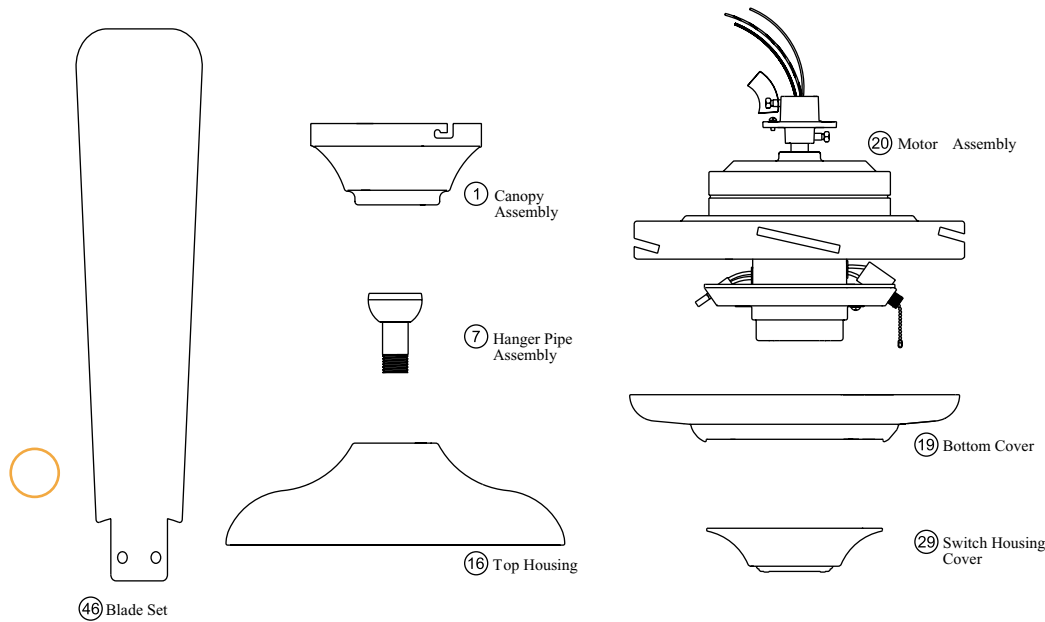

PARTS GUIDE

Using the Parts Guide below, check to make sure all parts are included in the box.
If parts are missing or damaged call 1-888-830-1326.
PLEASE DO NOT RETURN THIS PRODUCT TO THE STORE.

Before installing your fan, record the following information for your records and warranty assistance.

Fan Parts

(Not Drawn to Scale)

Model Name _____
Catalog No. _____
Serial No. _____
Date Purchased _____
Where Purchased _____

Missing / Broken Parts:
Call 1-888-830-1326

1. **Fan does not work:**
1. Reference the Trouble Shooting guide in your Instruction Manual.
  2. Call your Local Service Center.
  3. Call Technical Support at 901-248-2222.

For additional information on:
Hunter Products • Trouble Shooting
Dealer Location • Service Center Locator
Call 1-800-448-6837
www.hunterfan.com